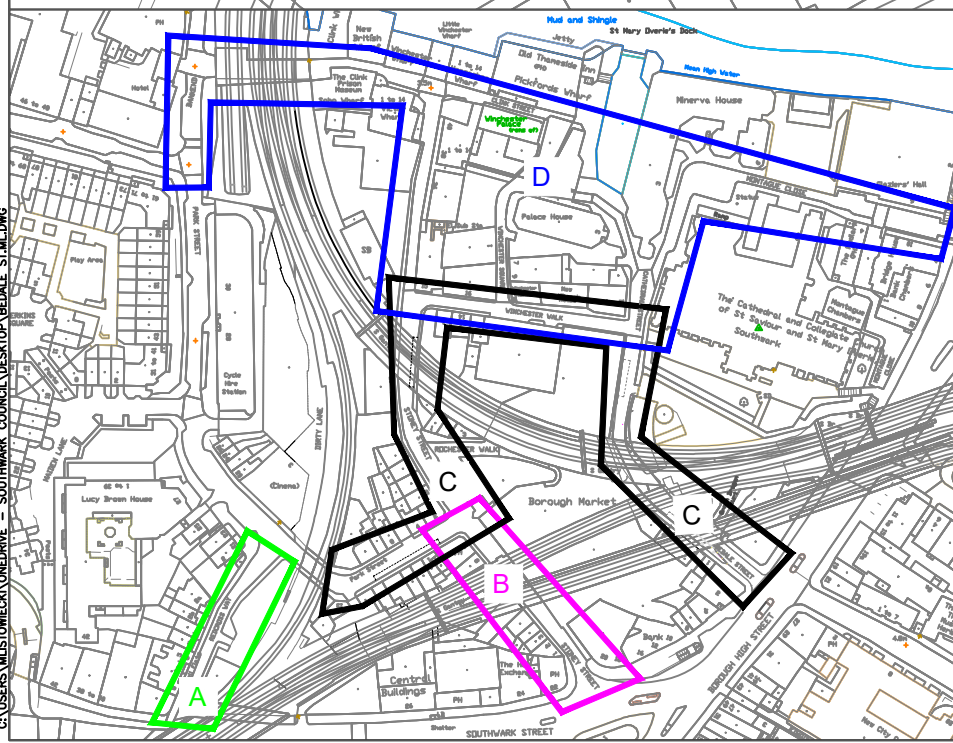

Widen pavement

Loading bay to be removed and relocated to Stoney Street

Proposed double yellow lines with double yellow blips. No waiting, no loading at any time.

Widen pavement

Tighter turn into Bedale St to slow traffic down.

- NOTES:**
- Do not scale from this drawing.
 - All items shown in grey are to remain unless otherwise stated.
 - The information shown on this drawing is based on OS Base
 - This drawing is to be read in conjunction with LB Southwark Streetscape Design Manual (SSDM) and all relevant contract clauses.
 - This drawing is indicative and subject to relevant surveys as part of detailed design.

- KEY:**
- Proposed kerbs to be flush at crossing point
 - Proposed transition kerb for a ramp
 - Proposed kerb
 - Proposed white line markings
 - Proposed yellow line markings
 - Proposed road surfacing
 - Proposed widen pavement
 - Proposed ramps
 - Proposed tactile paving

SHEET LAYOUT LOCATION PLAN

Roads Around Borough Market - Holistic Plan

Note: the areas shown below is where there are proposed schemes by the Council or Third Parties.

These schemes might not necessarily be delivered in chronological order.