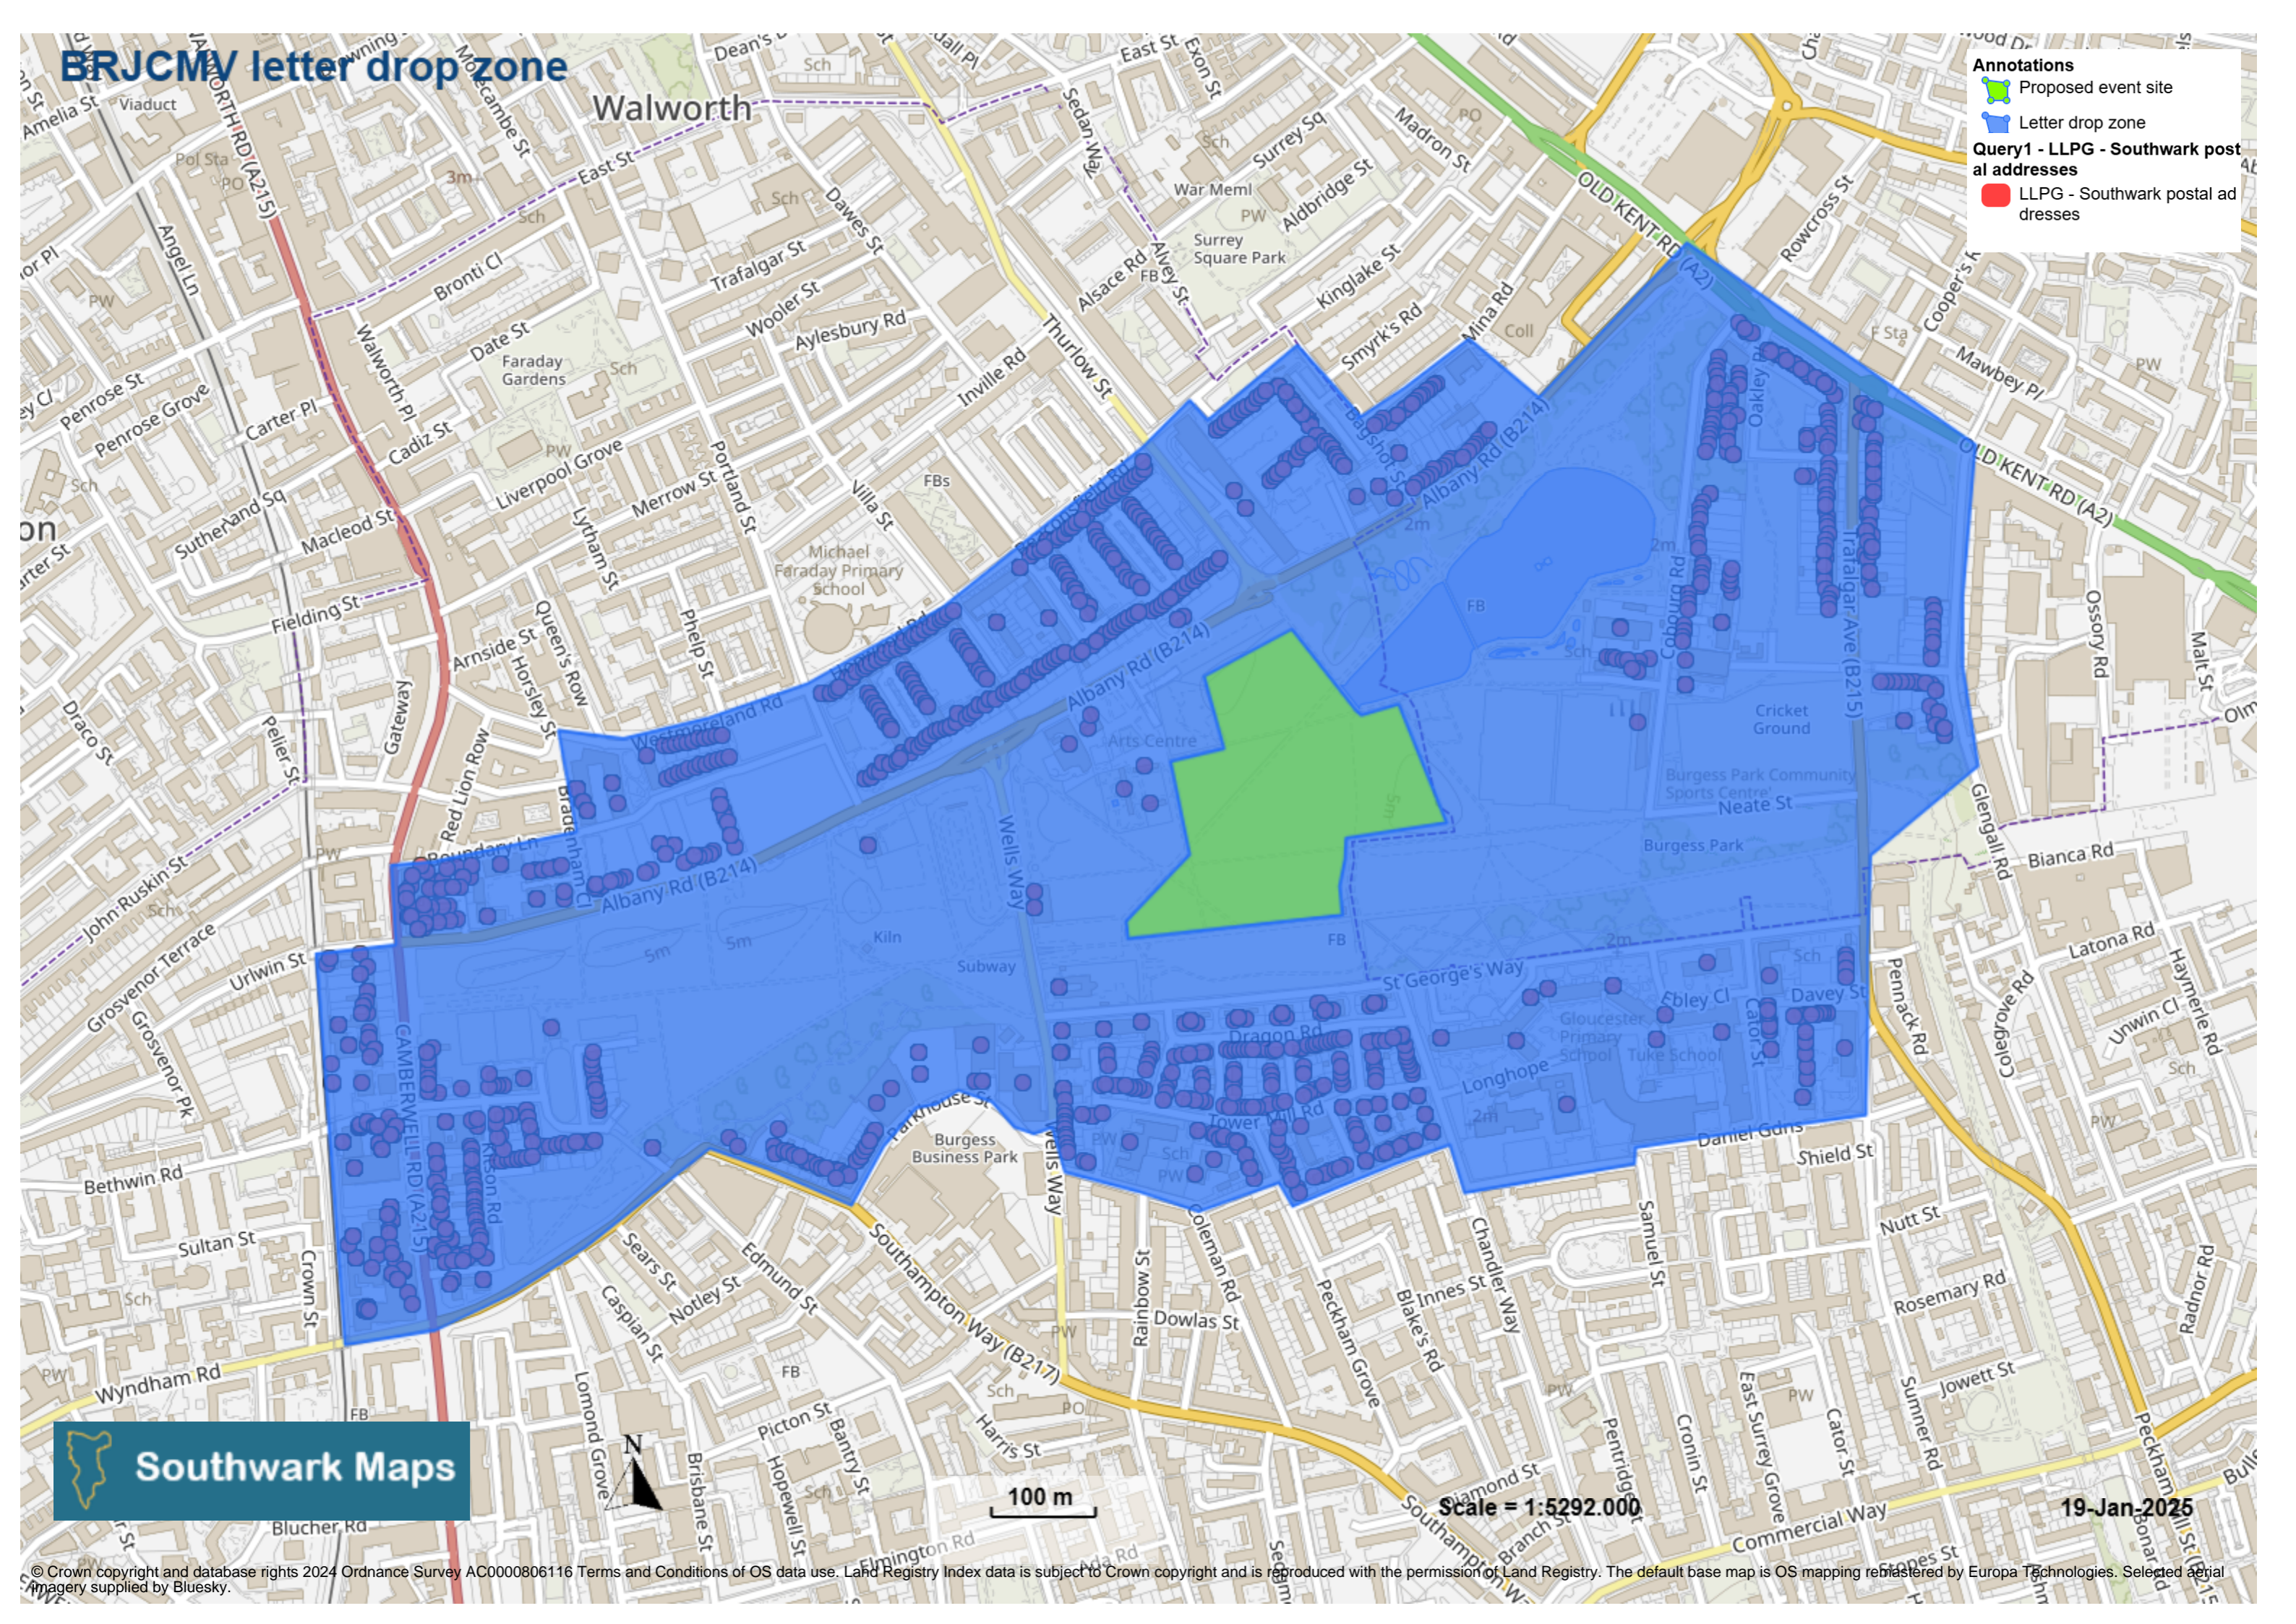

BRJCMV letter drop zone

Annotations

- Proposed event site
- Letter drop zone

Query1 - LLPG - Southwark postal addresses

- LLPG - Southwark postal addresses

100 m

Scale = 1:5292.000

19-Jan-2025