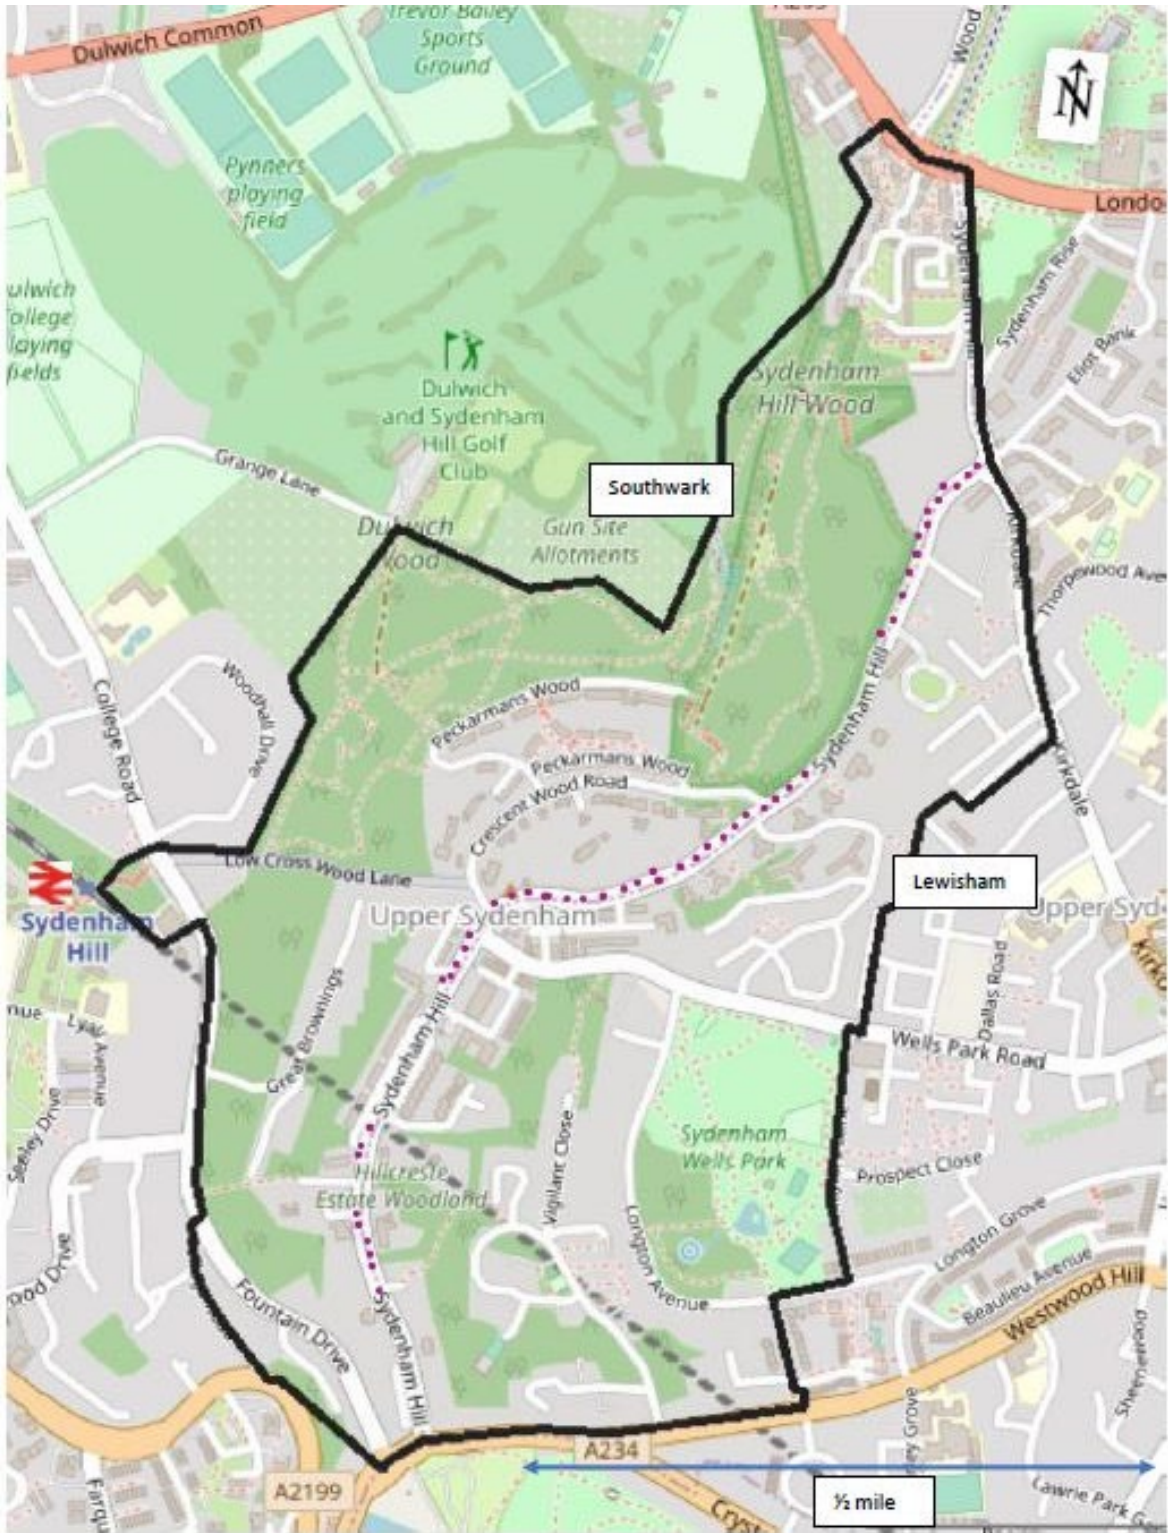

SYDENHAM HILL RIDGE NEIGHBOURHOOD AREA

Open Street Map 2020 via LGA

Southwark and Lewisham Borough boundary

Sydenham Hill Estate is at the Northern Corner below Sydenham Hill Wood