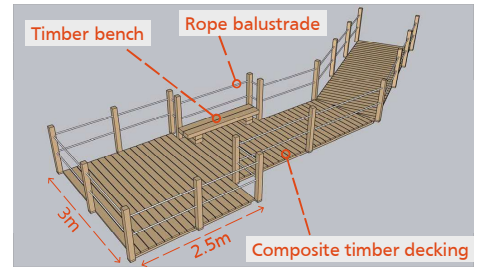

Priority Area 5 - Fencing and Decking

Timber jetty
Replacing a rotten section of the timber boardwalk

Planting, Materials & Furniture