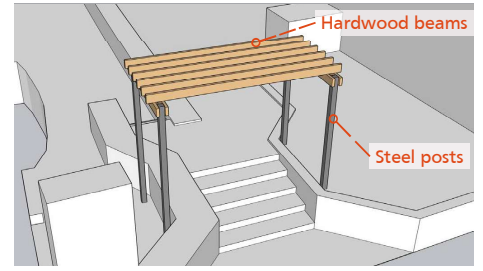

Visualisations

Priority Area 3 - TCV Workshop Improvements

TCV Workshop Pergola
Providing a dedicated space for volunteer briefings and reliable all-weather shelter

TCV Workshop Pergola

North Entrance Pergola
A new structure replacing the deteriorated timber frame, creating a defined entrance to the TCV workshop area

Priority Area 4 - Nature Reserve Event Facilities

Chunky Timber Picnic Bench
A robust, multi-use bench supporting school-group activities, workshops, and informal gathering points

Storytime Seating Area
A new structure replacing the deteriorated Saxon Lodge, creating a dedicated gathering point for groups

Macadam path

Stepping stone path

Thin, metal vertical bar railing, in a lighter colour

Existing granite stone blocks (to be re-arranged)

Gabion basket benches with insect hotels

Decorative insect hotel gabions to South Woodland Entrance