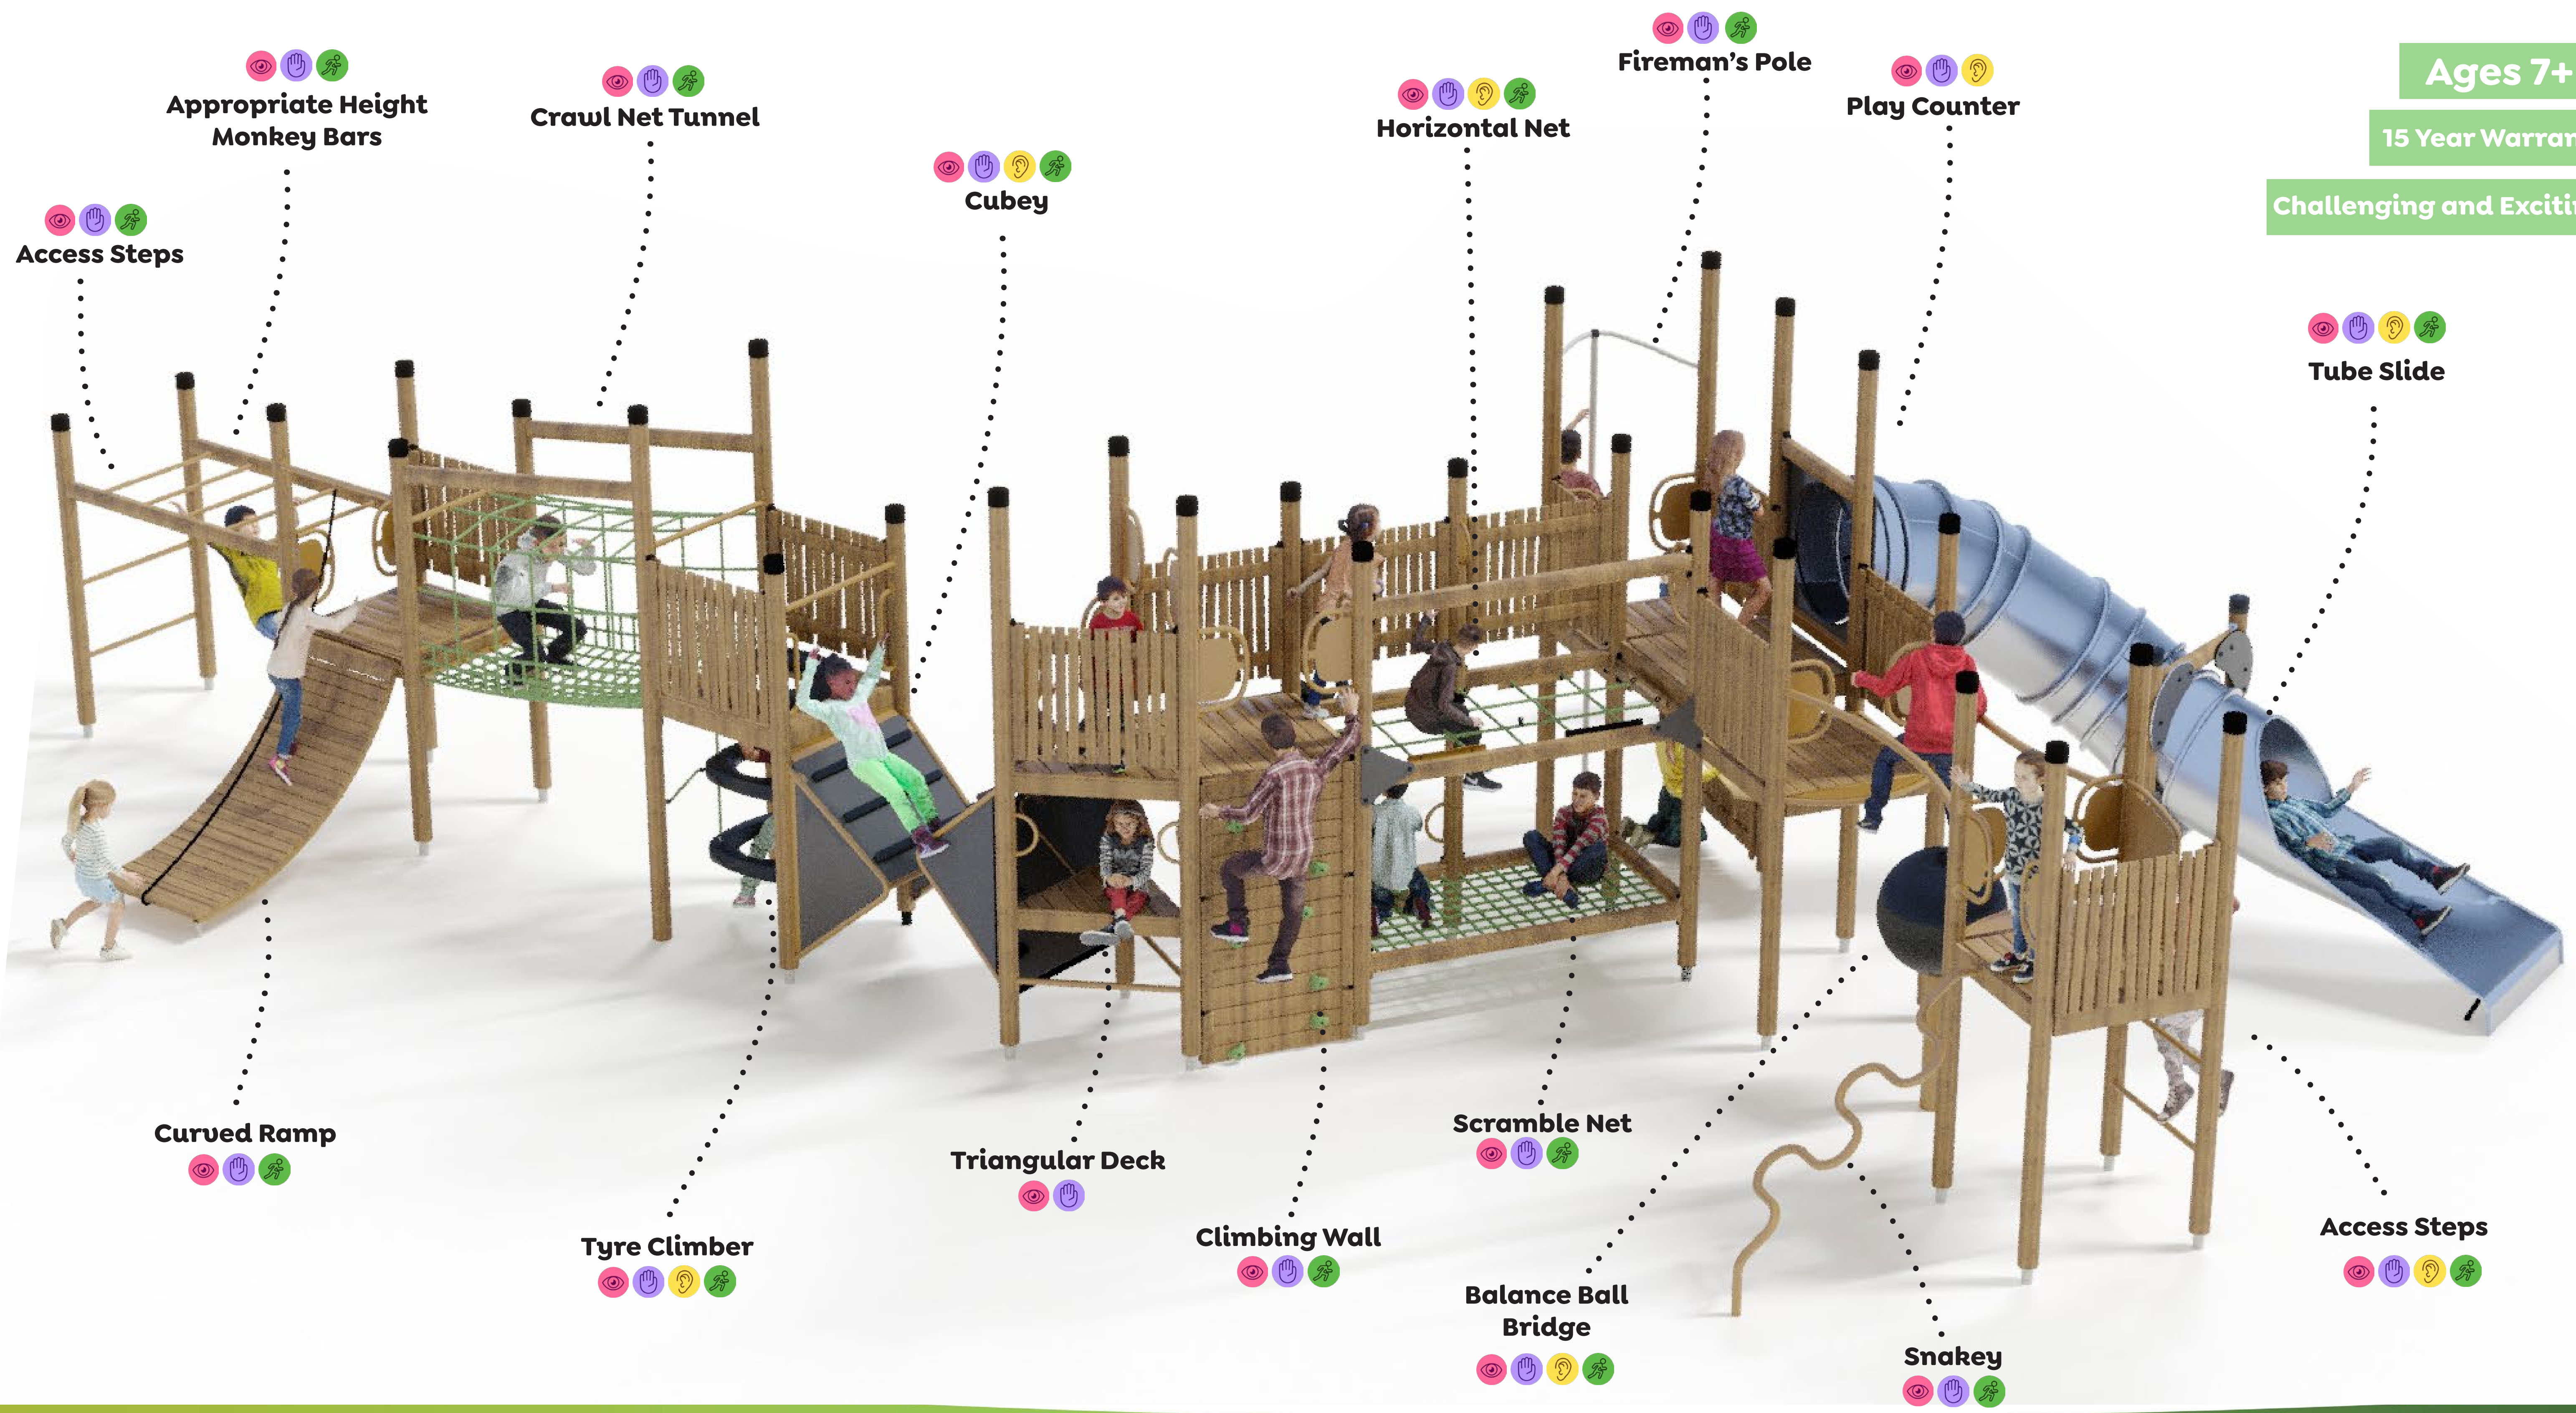

Goose Green Play Area

-  Physical movement, development, co-ordination and balance
-  Sight, colour
-  Auditory, sound development and experience
-  Touch, textures and tactile development
-  Inclusive item

Ages 7+

15 Year Warranty

Challenging and Exciting

New Goal End & Fencing

Climbing Trail

- 
- 
- 
- 
- 

Bespoke Multiplay Unit

- 
- 
- 
- 
- 

Ages 7+
15 Year Warranty

Challenging and Exciting

Appropriate Height Monkey Bars
Access Steps

Crawl Net Tunnel

Cubey

Horizontal Net

Fireman's Pole

Play Counter

Tube Slide

Curved Ramp

Tyre Climber

Triangular Deck

Climbing Wall

Scramble Net

Balance Ball Bridge

Snakey